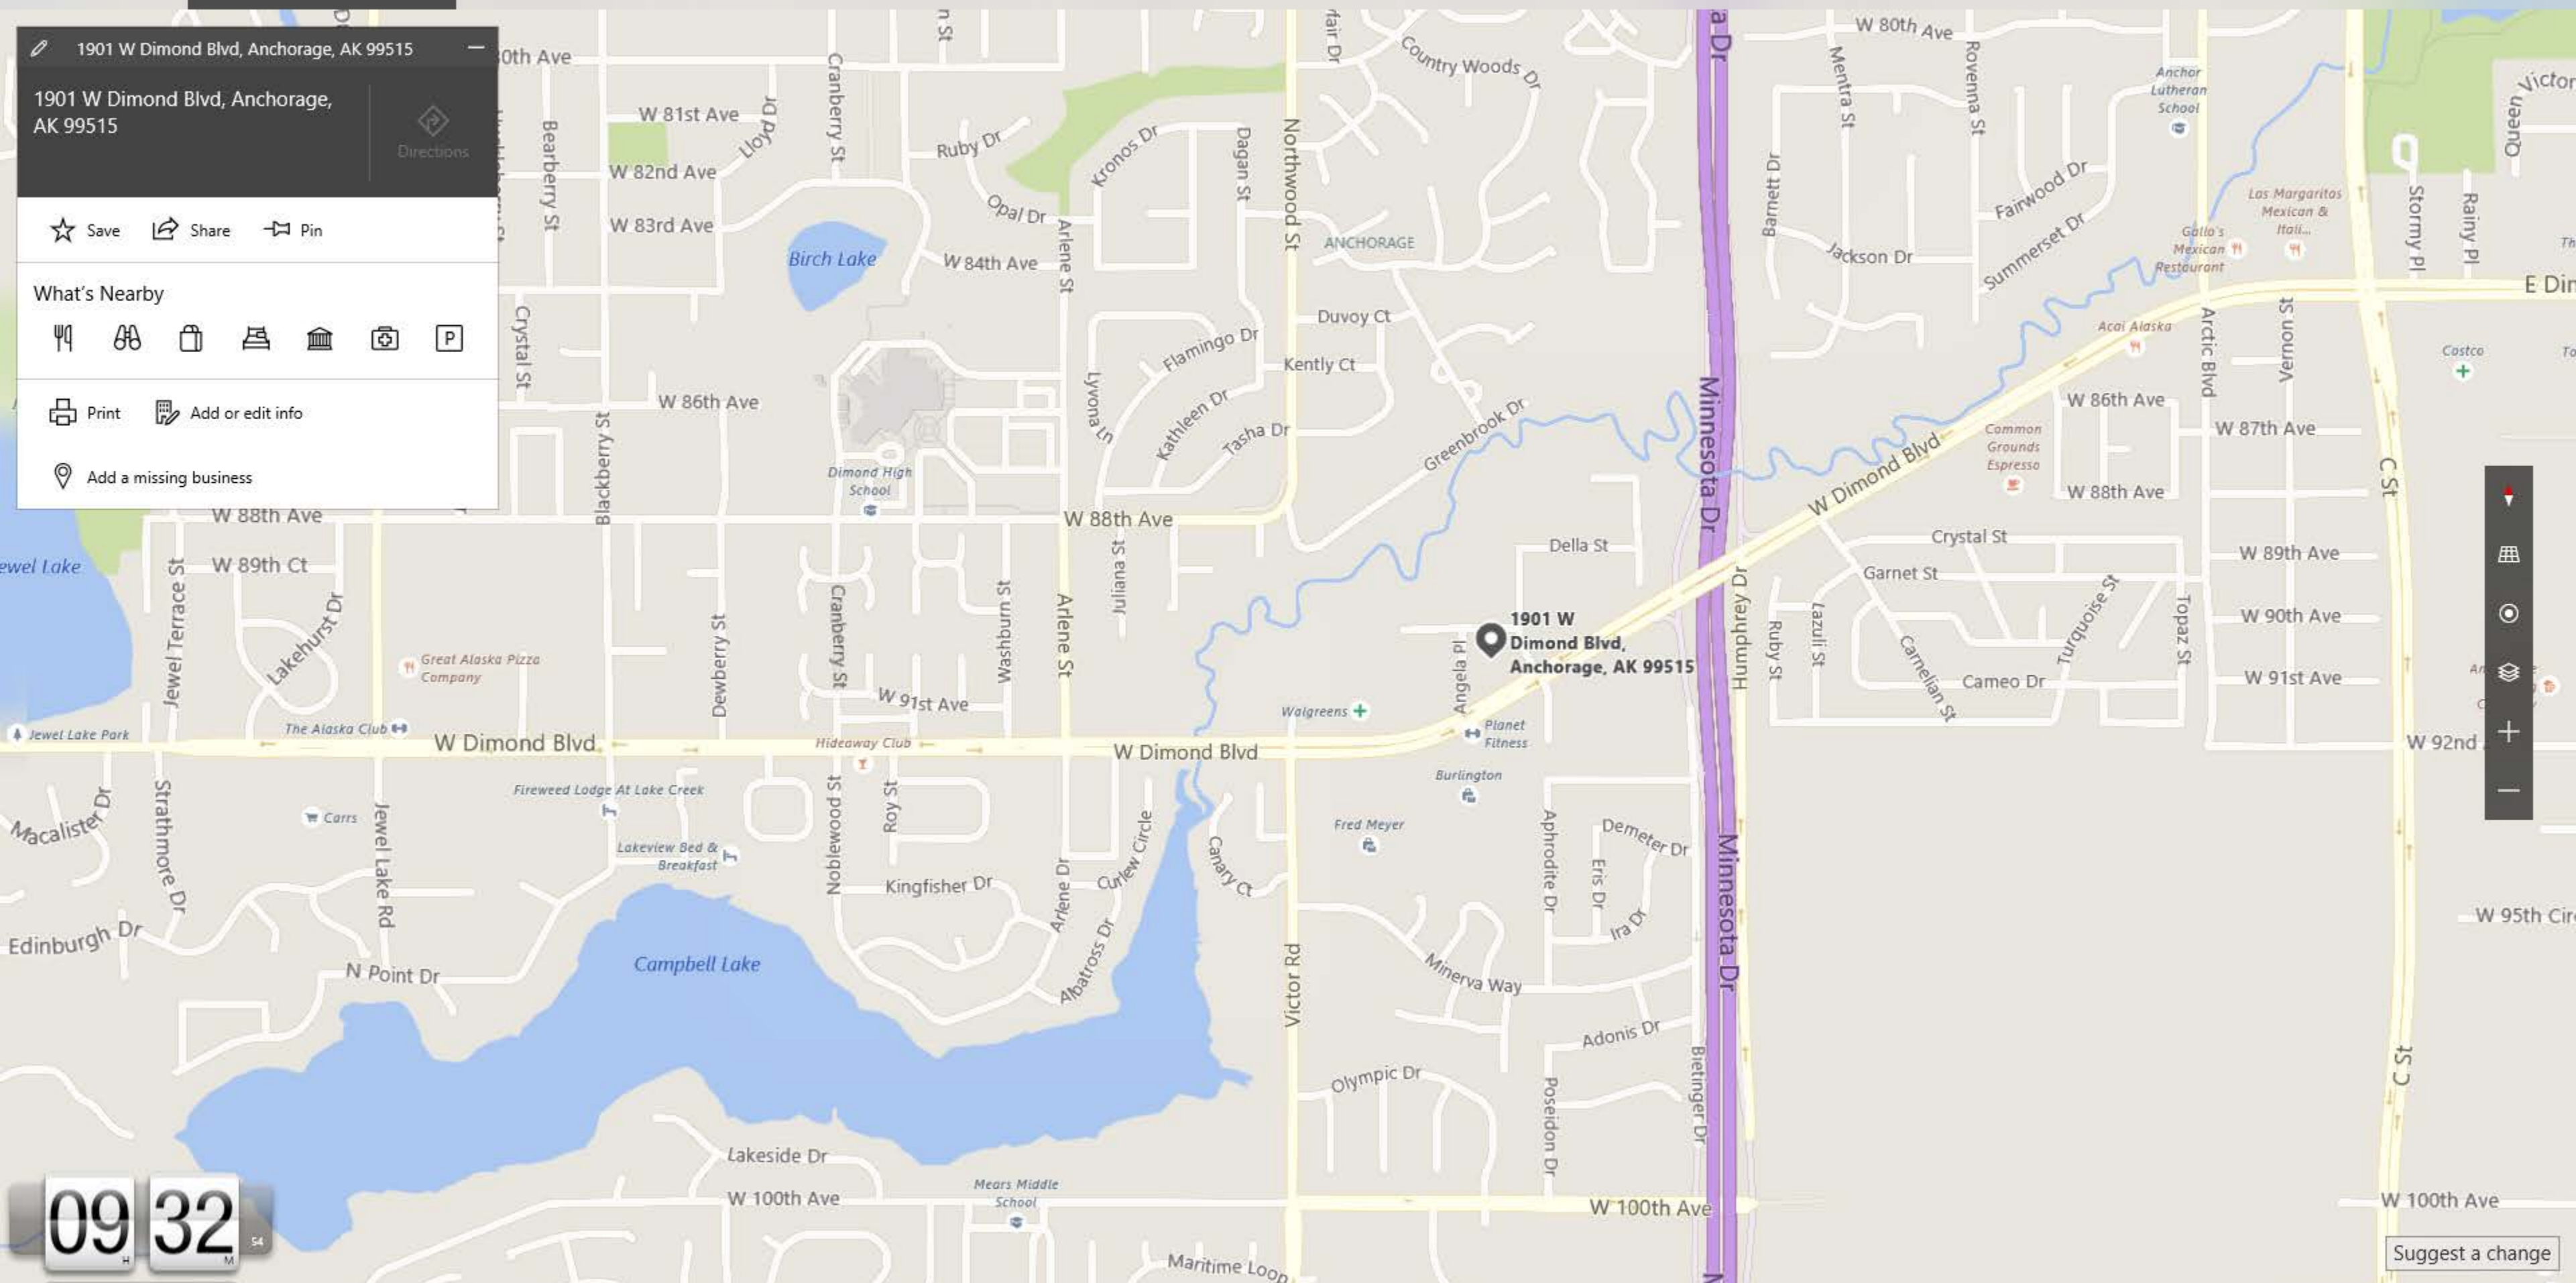

1901 W Dimond Blvd, Anchorage, AK 99515

1901 W Dimond Blvd, Anchorage, AK 99515

1901 W Dimond Blvd, Anchorage, AK 99515

Directions

☆ Save ↗ Share 📌 Pin

What's Nearby

- 🍴 Restaurant
- 🏠 Home
- 🏪 Store
- 🏫 School
- 🏥 Hospital
- 🅇 Parking

🖨️ Print 📝 Add or edit info

📍 Add a missing business

09:32

Thursday, April 5, 2018

Suggest a change